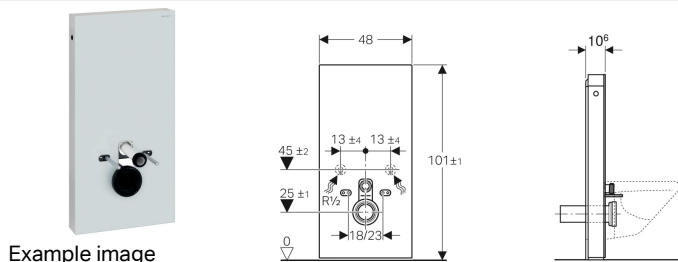

Geberit Monolith sanitary module for wall-hung WC, 101 cm, front cladding made of glass

Application purposes

- For renovations, conversions and new buildings
- For wall inlets with inlet height > 23 cm
- For replacing low-level exposed cisterns
- For replacing wall-hung WCs with close-coupled exposed cistern
- For Geberit AquaClean WC complete solutions
- For connecting Geberit AquaClean WC enhancement solutions, with accessories
- For mounting on finished floors
- For installation in front of drywalls or solid walls
- For compensating the offset between WC connections and wall drains using a stepped straight connector for wall-hung WCs

Characteristics

- Dual flush

Scope of delivery

- Water supply connection set with 2 angle stop valves, 1/2"
- Flush bend extension 160 mm
- Sleeve made of EPDM, \varnothing 44 / 55 mm
- Straight connector made of PE-HD, \varnothing 90 mm
- Adapter socket made of PE-HD, \varnothing 90 / 110 mm
- 2 threaded rods M12
- Sound insulation set
- Base cover
- Fastening material for drywall
- Fastening material

- Compensation of dimensional tolerances possible
- Height-adjustable up to 7 cm
- Fastening height WC ceramic appliance 35 ± 1 cm
- Cistern, fully insulated against condensation
- Side cladding made of aluminium brushed
- Self-supporting
- Adjustable flush volume
- Water supply connection on the bottom
- Water supply connection on the left/right possible with accessories