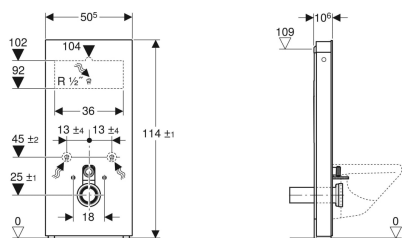

Geberit Monolith sanitary module for wall-hung WC, 114 cm, front cladding made of glass

Example image

Application purposes

- For renovations, conversions and new buildings
- For wall inlets with inlet height > 23 cm
- For replacing low-level exposed cisterns
- For replacing half-high level exposed cisterns
- For replacing wall-hung WCs with close-coupled exposed cistern
- For replacing wall-hung WCs with pressure flushing valve
- For replacing wall-hung WCs with concealed cistern with maximum service opening height < 109 cm
- For Geberit AquaClean WC complete solutions
- For connecting Geberit AquaClean WC enhancement solutions, with accessories
- For mounting on finished floors
- For installation in front of drywalls or solid walls
- For compensating the offset between WC connections and wall drains using a stepped straight connector for wall-hung WCs

Characteristics

- Dual flush

Scope of delivery

- Water supply connection set with 2 angle stop valves, 1/2"
- Flush bend extension 160 mm
- Sleeve made of EPDM, ø 44 / 55 mm
- Straight connector made of PE-HD, ø 90 mm
- Adapter socket made of PE-HD, ø 90 / 110 mm
- 2 threaded rods M12

- Compensation of dimensional tolerances possible
- Height-adjustable up to 7 cm
- Fastening height WC ceramic appliance 35 ± 1 cm
- Cistern, fully insulated against condensation
- Side cladding made of aluminium brushed
- Self-supporting
- Adjustable flush volume
- Water supply connection on the rear centre
- Water supply connection on the left/right possible with accessories
- Water supply connection on the bottom

Technical data

Flow pressure	0.1-10 bar
Flush volume, factory setting	6 and 3 l
Flush volume large, adjustment range	4.5 / 6 l
Flush volume small	3 l

- Sound insulation set
- Base cover
- Fastening material for drywall
- Fastening material
- Fastening material for installation in front of concealed cisterns