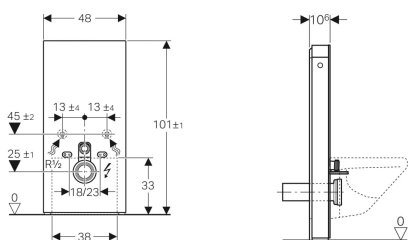

## Geberit Monolith Plus sanitary module for wall-hung WC, 101 cm, front cladding made of glass

Example image

### Application purposes

- For renovations, conversions and new buildings
- For wall inlets with inlet height > 23 cm
- For replacing low-level exposed cisterns
- For replacing wall-hung WCs with close-coupled exposed cistern
- For Geberit AquaClean WC complete solutions
- For connecting Geberit AquaClean WC enhancement solutions, with accessories
- For mounting on finished floors
- For installation in front of drywalls or solid walls
- For compensating the offset between WC connections and wall drains using a stepped straight connector for wall-hung WCs

### Characteristics

- Dual flush
- Compensation of dimensional tolerances possible
- Height-adjustable up to 7 cm
- Fastening height WC ceramic appliance 35 ± 1 cm
- Cistern, fully insulated against condensation
- Side cladding made of aluminium brushed
- Self-supporting
- Soft-touch buttons for flush actuation and odour extraction
- Orientation light and odour extraction activated when a user approaches

### Scope of delivery

- Water supply connection set with 2 angle stop valves, 1/2"
- Flush bend extension 160 mm
- Sleeve made of EPDM, ø 44 / 55 mm
- Straight connector made of PE-HD, ø 90 mm
- Adapter socket made of PE-HD, ø 90 / 110 mm
- 2 threaded rods M12