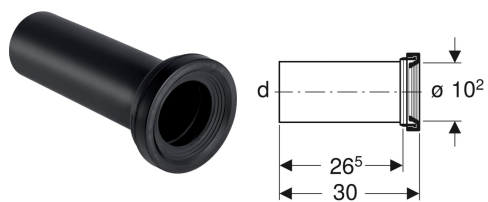

Geberit straight connector set for WC

Example image

Application purposes

- For connecting floor-standing WCs to wall drains
- For connecting wall-hung WCs

Technical data

Product material

PE-HD

Scope of delivery

- Straight connector made of PE-HD, ø 90 mm

- Sleeve made of EPDM, ø 122 mm

Art. no.	DN	d, ø	arc
131.083.16.1	90	90 mm	0°