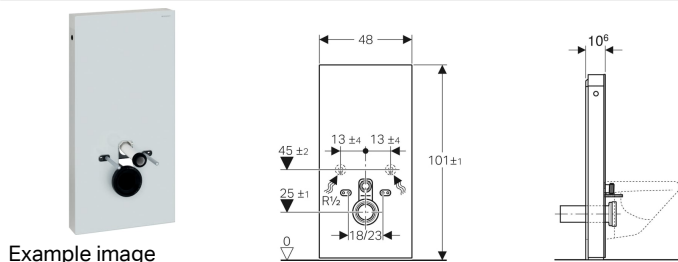

## Geberit Monolith sanitary module for wall-hung WC, 101 cm, front cladding made of glass

### Application purposes

- For renovations, conversions and new buildings
- For wall inlets with inlet height > 23 cm
- For replacing low-level exposed cisterns
- For replacing wall-hung WCs with close-coupled exposed cistern
- For Geberit AquaClean WC complete solutions
- For connecting Geberit AquaClean WC enhancement solutions, with accessories
- For mounting on finished floors
- For installation in front of drywalls or solid walls
- For compensating the offset between WC connections and wall drains using a stepped straight connector for wall-hung WCs

### Scope of delivery

- Water supply connection set with 2 angle stop valves, 1/2"
- Flush bend extension 160 mm
- Sleeve made of EPDM,  $\varnothing$  44 / 55 mm
- Straight connector made of PE-HD,  $\varnothing$  90 mm
- Adapter socket made of PE-HD,  $\varnothing$  90 / 110 mm
- 2 threaded rods M12
- Sound insulation set
- Base cover
- Fastening material for drywall
- Fastening material

- Compensation of dimensional tolerances possible
- Height-adjustable up to 7 cm
- Fastening height WC ceramic appliance  $35 \pm 1$  cm
- Cistern, fully insulated against condensation
- Side cladding made of aluminium brushed
- Self-supporting
- Adjustable flush volume
- Water supply connection on the bottom
- Water supply connection on the left/right possible with accessories