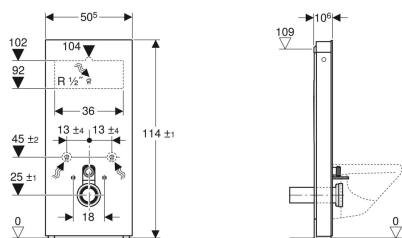

**Geberit Monolith sanitary module for wall-hung WC, 114 cm, front cladding made of glass**

Example image

**Application purposes**

- For renovations, conversions and new buildings
- For wall inlets with inlet height > 23 cm
- For replacing low-level exposed cisterns
- For replacing half-high level exposed cisterns
- For replacing wall-hung WCs with close-coupled exposed cistern
- For replacing wall-hung WCs with pressure flushing valve
- For replacing wall-hung WCs with concealed cistern with maximum service opening height < 109 cm
- For Geberit AquaClean WC complete solutions
- For connecting Geberit AquaClean WC enhancement solutions, with accessories
- For mounting on finished floors
- For installation in front of drywalls or solid walls
- For compensating the offset between WC connections and wall drains using a stepped straight connector for wall-hung WCs

**Characteristics**

- Dual flush

**Scope of delivery**

- Water supply connection set with 2 angle stop valves, 1/2"
- Flush bend extension 160 mm
- Sleeve made of EPDM, ø 44 / 55 mm
- Straight connector made of PE-HD, ø 90 mm
- Adapter socket made of PE-HD, ø 90 / 110 mm
- 2 threaded rods M12

- Compensation of dimensional tolerances possible
- Height-adjustable up to 7 cm
- Fastening height WC ceramic appliance 35 ± 1 cm
- Cistern, fully insulated against condensation
- Side cladding made of aluminium brushed
- Self-supporting
- Adjustable flush volume
- Water supply connection on the rear centre
- Water supply connection on the left/right possible with accessories
- Water supply connection on the bottom

**Technical data**

Flow pressure	0.1-10 bar
Flush volume, factory setting	6 and 3 l
Flush volume large, adjustment range	4.5 / 6 l
Flush volume small	3 l

- Sound insulation set
- Base cover
- Fastening material for drywall
- Fastening material
- Fastening material for installation in front of concealed cisterns