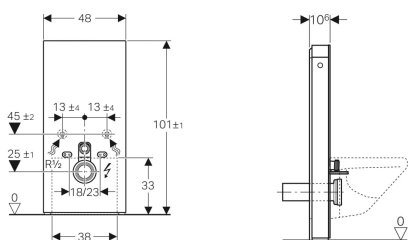

Geberit Monolith Plus sanitary module for wall-hung WC, 101 cm, front cladding made of glass

Example image

Application purposes

- For renovations, conversions and new buildings
- For wall inlets with inlet height > 23 cm
- For replacing low-level exposed cisterns
- For replacing wall-hung WCs with close-coupled exposed cistern
- For Geberit AquaClean WC complete solutions
- For connecting Geberit AquaClean WC enhancement solutions, with accessories
- For mounting on finished floors
- For installation in front of drywalls or solid walls
- For compensating the offset between WC connections and wall drains using a stepped straight connector for wall-hung WCs

Characteristics

- Dual flush
- Compensation of dimensional tolerances possible
- Height-adjustable up to 7 cm
- Fastening height WC ceramic appliance 35 ± 1 cm
- Cistern, fully insulated against condensation
- Side cladding made of aluminium brushed
- Self-supporting
- Soft-touch buttons for flush actuation and odour extraction
- Orientation light and odour extraction activated when a user approaches

Scope of delivery

- Water supply connection set with 2 angle stop valves, 1/2"
- Flush bend extension 160 mm
- Sleeve made of EPDM, ø 44 / 55 mm
- Straight connector made of PE-HD, ø 90 mm
- Adapter socket made of PE-HD, ø 90 / 110 mm
- 2 threaded rods M12

Technical data

Protection degree	IPX4
Protection class	I
Nominal voltage	100-240 V AC
Mains frequency	50-60 Hz
Operating voltage	4.1 V DC
Power consumption	5 W
Flow pressure	0.1-10 bar
Flush volume	6 l
Flush volume small	3 l